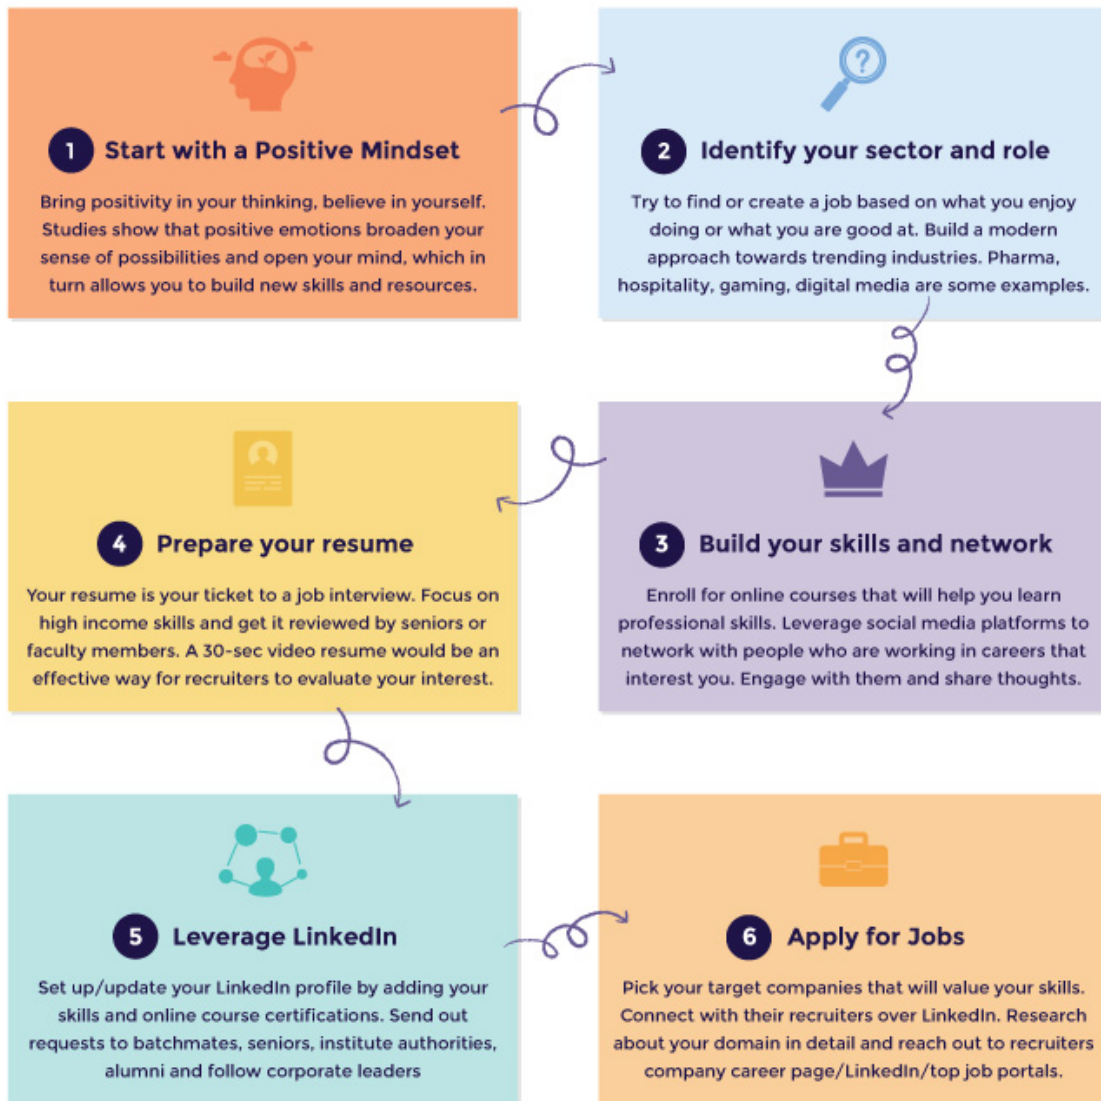

We all want to pursue a career path that we love, that we are passionate about, right? But, there's more to it. The world is changing everyday and to have a successful career, you need to choose a career that is the right fit for you.

The current pandemic has disrupted the entire job market in a way that none of us would have imagined leading to job loss as a major cause of stress for 25% Indians.

So how do you pave a professional career path? Here's a guide to help you build a career roadmap.

Seek Professional Guidance:

There are a tremendous number of opportunities out there. Identifying career options and narrowing them down to one career decision has never been easy for any of us. Seeking career guidance helps you learn more about yourself and how to carry out decisions and plans that relate to your life and future job direction.