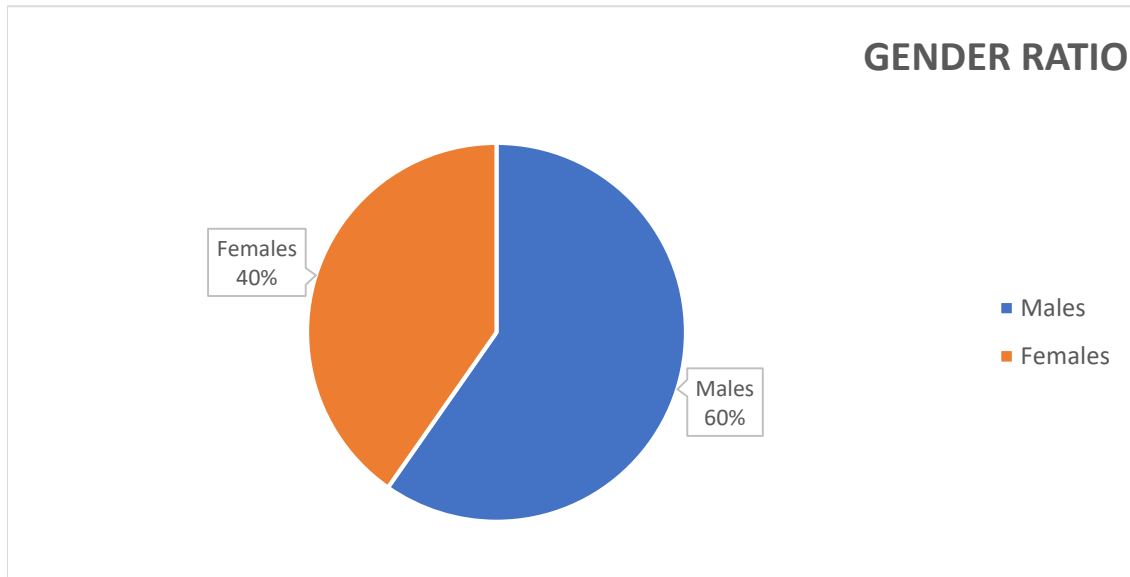

Facts & Figures (2019-2020)

1. 508 Postgraduate degrees awarded in 2019-20

- **150+40**: MBA+EMBA Degrees
- **257** : M.Tech Degrees
- **61** : Ph.D Degrees

2. More than 850 students have been admitted, for pursuing post graduate degrees in a total of 12 departments along with management courses.

By Departments: M.Tech & Ph.D Contribution

Gender Sensitivity:

A decent gender ratio has been recorded this academic year in the post graduate courses. Around 40% of the total seats have been filled by female applicants.

CATEGORY RATIO