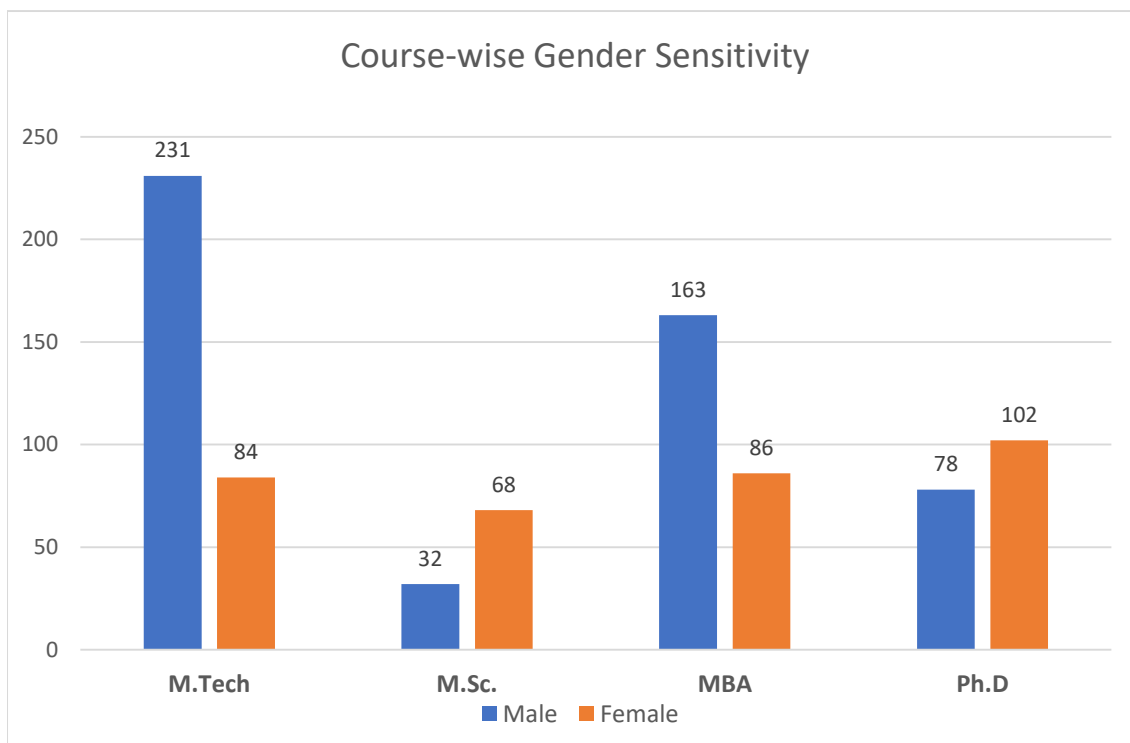

Gender Sensitivity:

A decent gender ratio has been recorded this academic year in the post graduate courses. Around 40% of the total seats have been filled by female applicants.

Category and Regional Sensitivity:

Applicants from all the categories have been admitted in prescribed ratio, giving reservations to different castes (SC/ST and OBC) and Economically Weaker Section (EWS) applicants. Other reservations such as Kashmiri migrants, Foreign Nationals etc. have also been considered