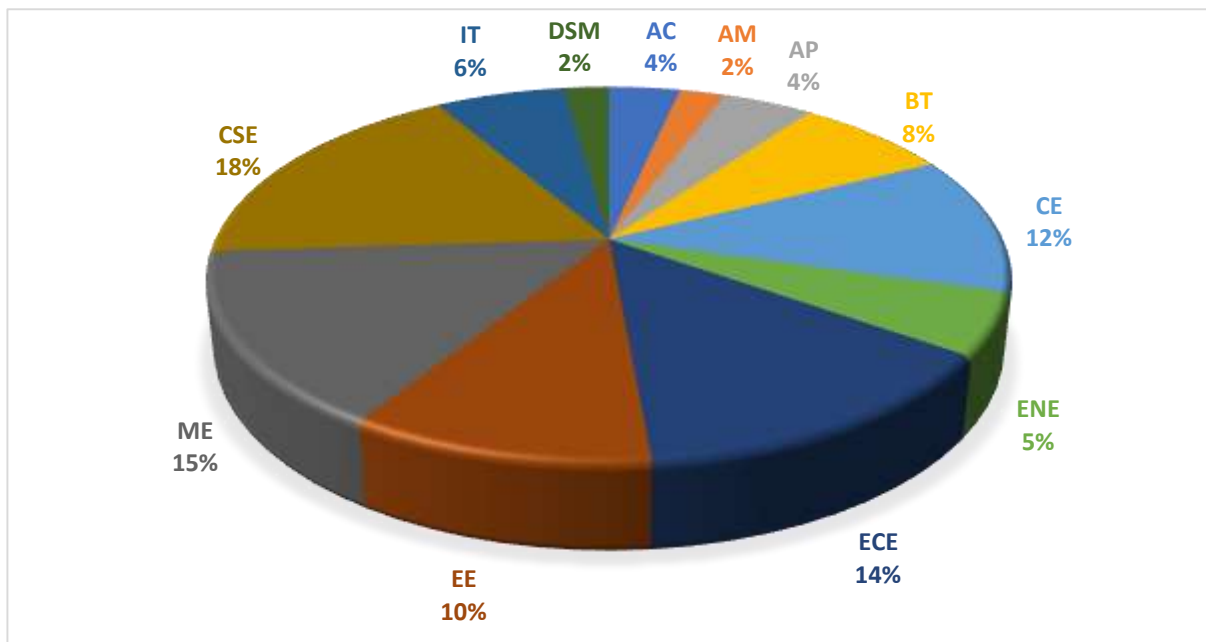

Facts & Figures (2019-2020)

1. 508 Postgraduate degrees awarded in 2019-20

- **150+40**: MBA+EMBA Degrees
- **257** : M.Tech Degrees
- **61** : Ph.D Degrees

2. More than 850 students have been admitted, for pursuing post graduate degrees in a total of 12 departments along with management courses.

By Departments: M.Tech & Ph.D Contribution

Gender Sensitivity:

A decent gender ratio has been recorded this academic year in the post graduate courses. Around 40% of the total seats have been filled by female applicants.

Category and Regional Sensitivity:

Applicants from all the categories have been admitted in prescribed ratio, giving reservations to different castes (SC/ST and OBC) and Economically Weaker Section (EWS) applicants. Other reservations such as Kashmiri migrants, Foreign Nationals etc. have also been considered

CATEGORY RATIO